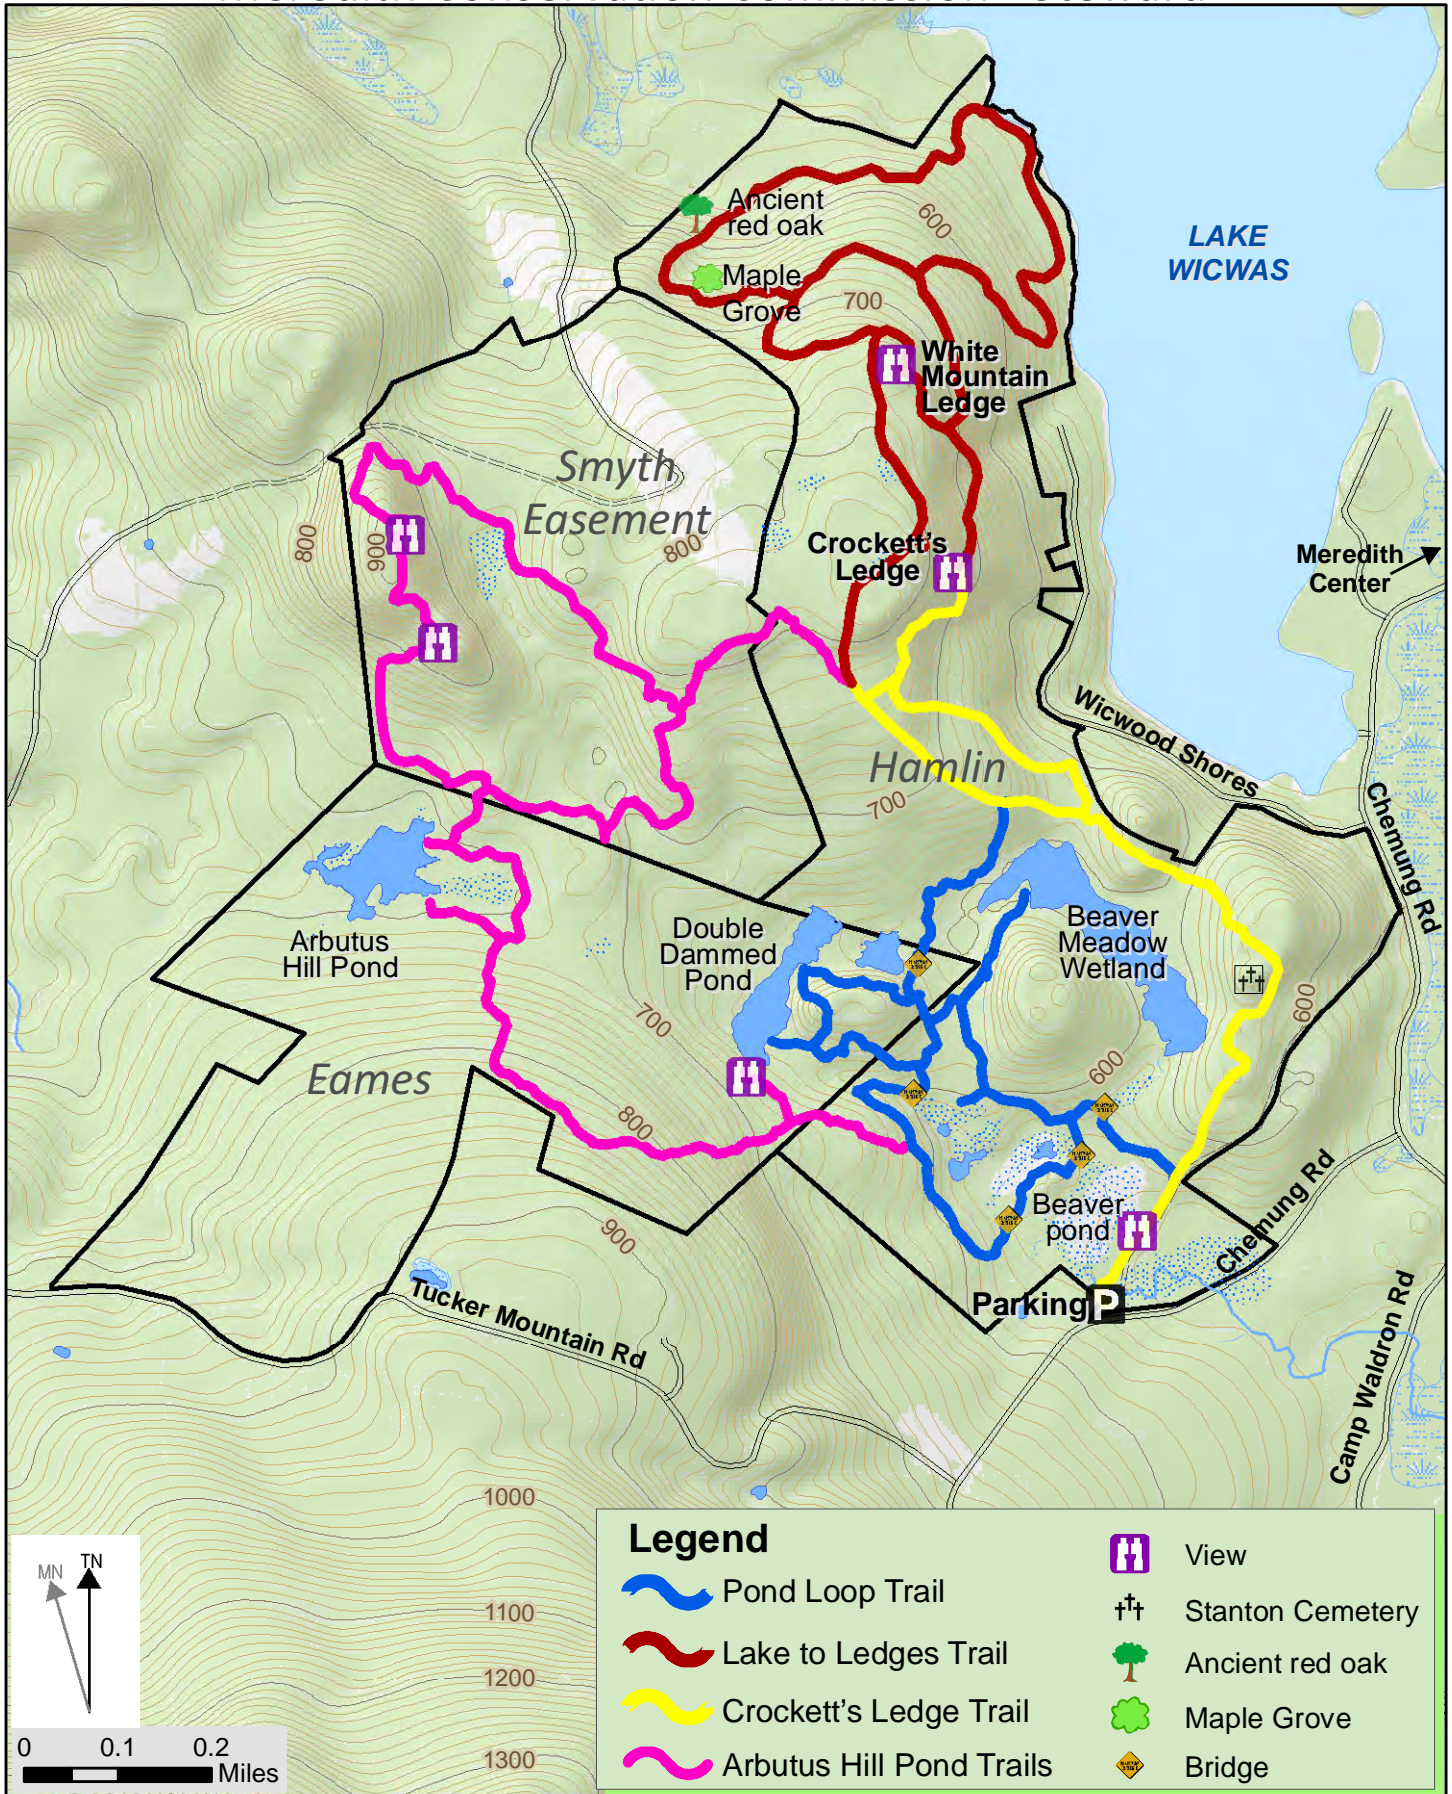

# Hamlin-Eames-Smyth Recreation and Conservation Area

Meredith Conservation Commission - Steward

Map prepared by Meredith Conservation Commission for informational and planning purposes only. The Town makes no representation or warranty, expressed or implied, as to its accuracy, appropriateness or suitability for any other purpose, use or application. Revised April 27, 2011